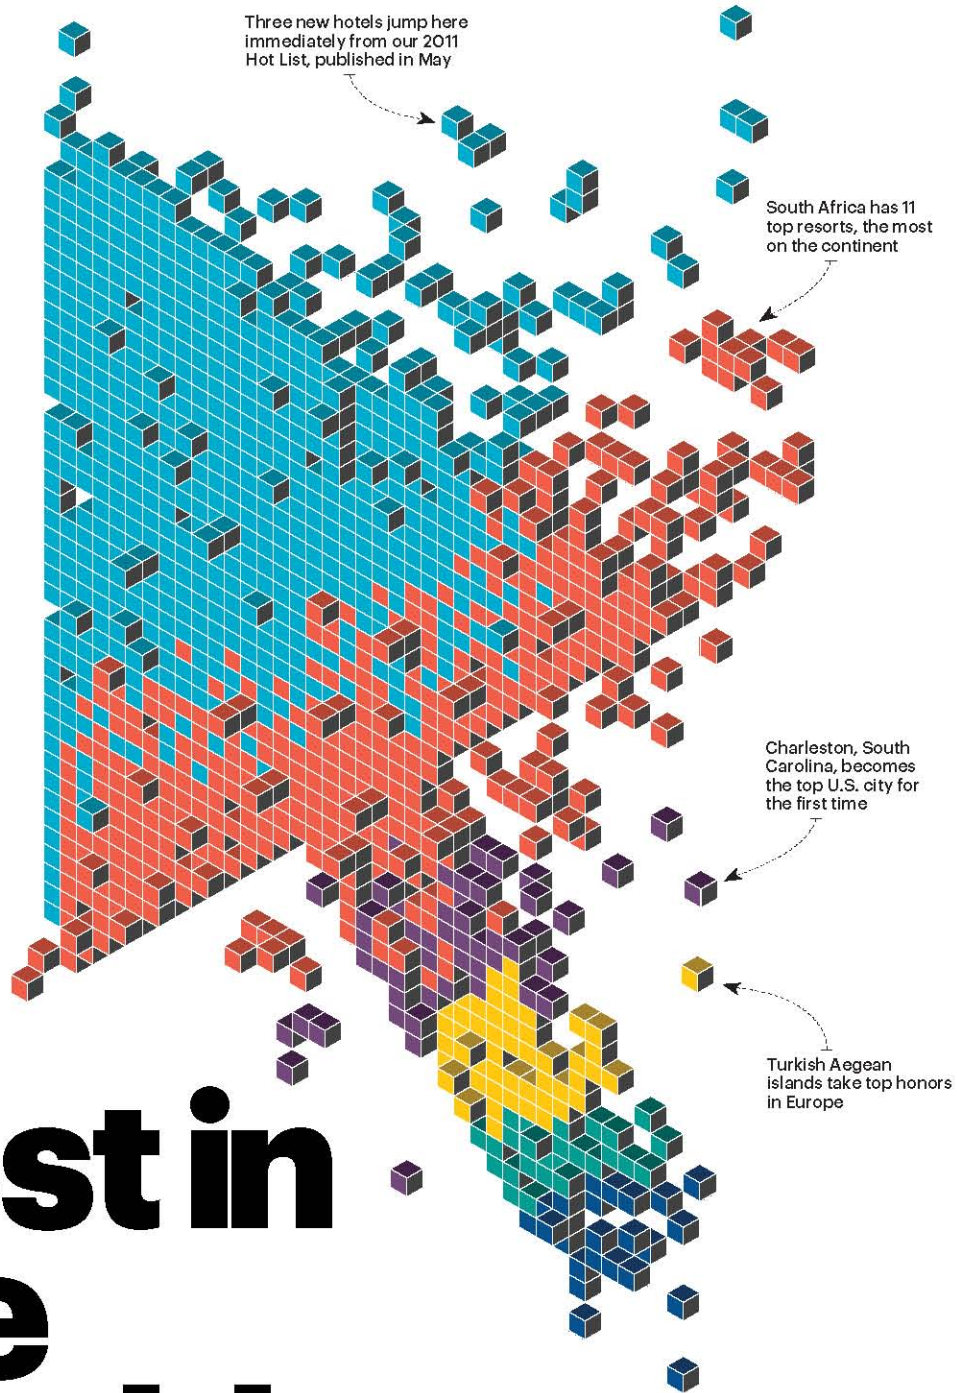

2011 Readers' Choice Awards

-  Hotels 665
-  Resorts 455
-  Cities 55
-  Islands 55
-  Airlines 30
-  Cruise Lines 25

Best in the World

Cities, Islands, Hotels, Resorts, Cruises, Airlines

Here they are, the final winners sifted from more than 8 million votes cast in our annual Readers' Choice Awards survey, swept up together to form travel's apex of excellence. Each cube represents one of the 1,285 top scorers who arrived at their allotted place on the following pages (color coded by category).

These awards reflect the combined opinions of 28,876 *Condé Nast Traveler* readers rating the cities, islands, and hotels they visited in the past year, and the airlines and cruise ships they traveled with. For its range and depth, the Readers' Choice Awards are a unique and trusted source of advice globally, and that is thanks to America's most discerning and demanding travelers—you.

United States

It's a year of firsts on our domestic lists: A perennial top-ten U.S. city, Charleston grabs the No. 1 spot for the first time in a list dominated by coastal cities. Chicago's Elysian Hotel and Williamsburg's Colonial Houses each make their Readers' Choice Awards debuts as our nation's top hotels.

Jean-Michel Gathy and Kelly Wearstler contributed their vision and skills to Colorado's Viceroy Snowmass, which achieves a design score of 96.6, its highest score in any category.