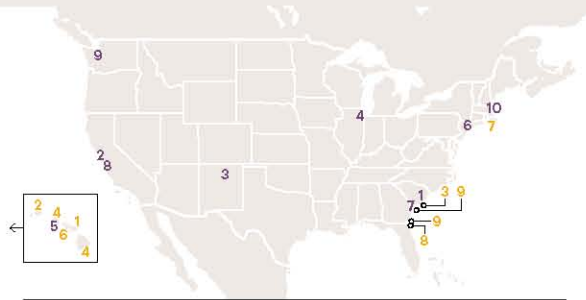

2011 Readers' Choice Awards

-  Hotels 665
-  Resorts 455
-  Cities 55
-  Islands 55
-  Airlines 30
-  Cruise Lines 25

Best in the World

Cities, Islands, Hotels, Resorts, Cruises, Airlines

Here they are, the final winners sifted from more than 8 million votes cast in our annual Readers' Choice Awards survey, swept up together to form travel's apex of excellence. Each cube represents one of the 1,285 top scorers who arrived at their allotted place on the following pages (color coded by category).

TOP 10 CITIES

- 1 Charleston, S.C. 84.7
- 2 San Francisco 83.7
- 3 Santa Fe 83.0
- 4 Chicago 82.2
- 5 Honolulu 80.9
- 6 New York 80.8
- 7 Savannah 79.1
- 8 Carmel, Calif. 78.5
- 9 Seattle 78.4
- 10 Boston 78.0

TOP 10 ISLANDS

- 1 Maui 92.1
- 2 Kauai 90.0
- 3 Kiawah, S.C. 86.6
- 4 Big Island 85.8
- 4 Oahu 85.8
- 6 Lanai 84.6
- 7 Nantucket 82.4
- 8 Amelia Island, Fla. 81.1
- 9 Cumberland Island, Ga. 80.2
- 9 Hilton Head, S.C. 80.2